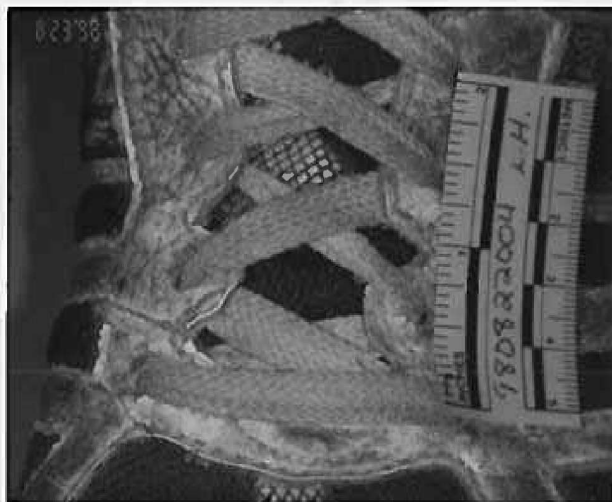

Shoe Imperssion and Chris Shoe Overlay

LEFT SHOE

LEFT SHOE

Shoe Impression on Andrea's body\_2

**Shoe Impression on Andrea's body**

**Shoe Impression on Andrea's Body Translucent**

Chris Johnson Shoes in color - closeup

SOLE - 240E

**Chris Johnson Shoes in color**

**Chris Johnson Shoes in color - zoom**